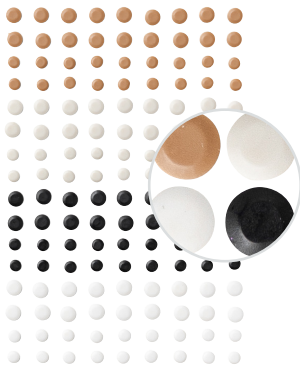

TEXTURED NOTES DIES

165555 | 38,00 € | £29.00

8 dies. Largest die: 5-3/16" x 3-3/16" (13.2 x 8 cm).

EARLY ESPRESSO

PECAN PIE

CRUMB CAKE

BASIC BEIGE

BASIC BLACK

NEUTRAL MATTE DOTS

165561 | 9,75 € | £7.50

160 adhesive-backed pieces. 40 of each colour. 4 mm, 5 mm. Pecan Pie, Basic Beige, Black, White.

MINI CORRUGATED 3D EMBOSSING FOLDER

165559 | 13,50 € | £10.25

Folder size: 6" x 6-1/4" (15.2 x 15.9 cm).