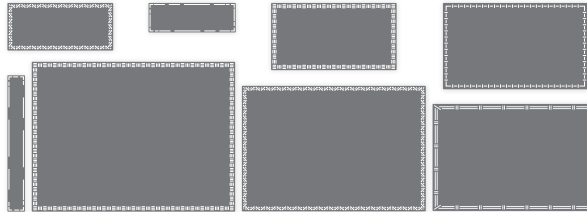

WOVEN TEXTURES 12" X 12" (30.5 X 30.5 CM) DESIGNER SERIES PAPER
 165560 | 15,25 € | £11.75 | 12 sheets.

PERFECT COORDINATION!

Get crafting products designed to match by ordering a suite or a bundle!

BOTANICAL TEXTURES SUITE COLLECTION

165563 | 122,75 € | £94.50

EN FR DE

Suite collection includes one of each item listed below:

- Bundle (Stamp Set + Dies)
- Two Designer Series Papers
- Embossing Folder
- Embellishments
- Ribbon

OR

Purchase your favourite products individually!